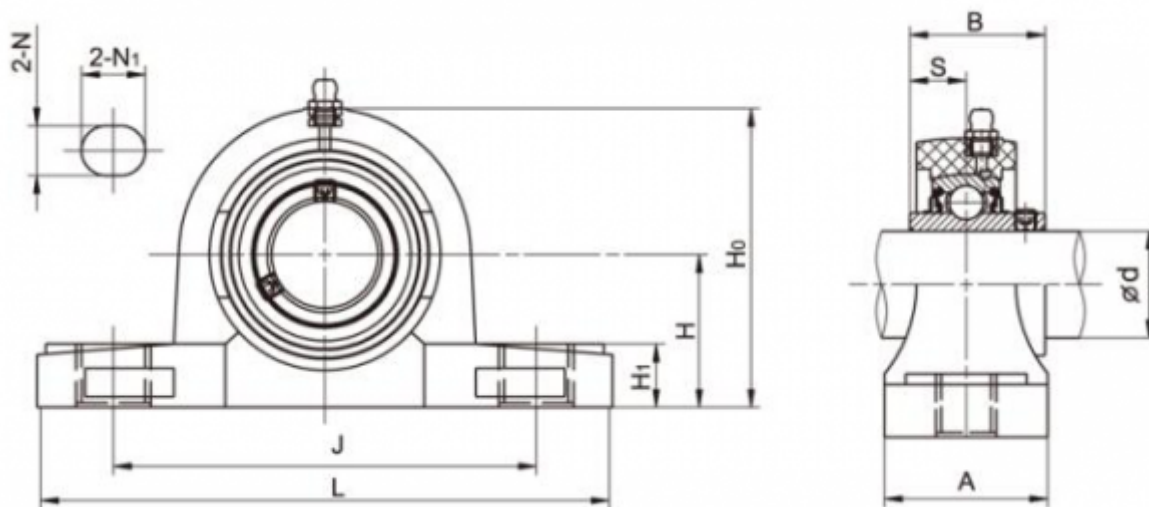

Article number: 54810622083

Description: Pillow block TP-SUCP208 LDK f/shaft dia.40 mm  
Insert stainless, house green thermopl.

## Measures

A = 54	L = 184
B = 49.2	N = 14
Bolt = M12	N1 = 18
d = 40	S = 19
H = 49.2	
H0 = 99	
H1 = 19.5	
J = 137	